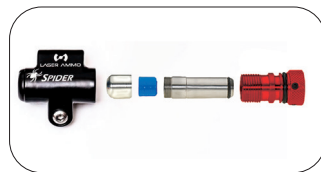

SPIDER

The Spider is to be used with Airsoft pistols with Picatinny rail and the REAL cartridge.