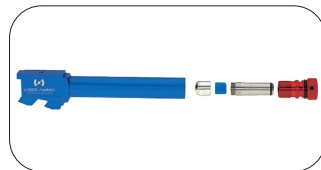

- 1 Unscrew the vibration cartridge.
- 2 Insert the battery pack according to the drawing, plus side facing the back cap.
- 3 Verify the threading is fully closed and there are no gaps.

**Laser Ammo offers several types of vibration cartridges.
All types are assembled this way.**

SPIDER

The Spider is to be used with Airsoft pistols with Picatinny rail and the REAL cartridge.

REAL

The REAL is to be used with specific model airsoft pistols and the REAL cartridge.

FLASH

To be used with airsoft rifles and the FLASH Cartridge.